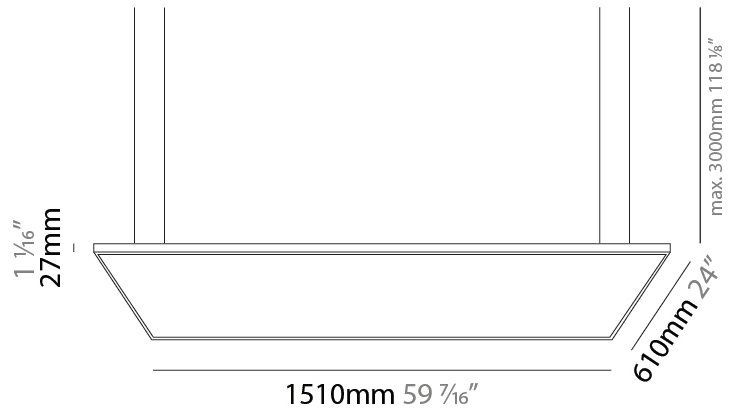

ELEGANT SUSPENSION

A51079- -

base number   Color   Finish
Temperature   Options

1. To build a product code in our configurator select the specify button on the base model # product page
2. To build a manual product code on this datasheet choose from the options listed below in blue font and add the suffix to the base model #

GENERAL

Series: Elegant
Brand: Ivela
Division: Architectural
Mounting Type: Suspension
Mounting Location: Ceiling
Subcategory: Panels

PHYSICAL

Shape: Square
Length (mm): 1510
Length (in): 59 ⁷/₁₆"
Width (mm): 910
Width (in): 35 ¹³/₁₆"
Height (mm): 27
Height (in): 1 ¹/₁₆"
Max. Overall Height (mm): 2500
Max. Overall Height (in): 98 ⁷/₁₆"
Light Distribution: Direct
Diffuser: PMMA - Opal
Fixture Finish: WHI / BLK / GLD
Fixture Material: Aluminum

ELECTRICAL

Lamp Type: LED
Input Wattage (W): 60
Dimming: Tri-Mode (Non-Dimming and Phase Dimming (120Vac only) and 0-10V Dimming)
Driver Included: No
Driver Location: Remote
Driver Type: Constant Voltage - Universal
Driver Class: Class 2
Housing: ENCP 5 (ERP) ENCP 8 (SC Power)
Input Voltage (V): 120 - 277
Output Voltage (V): 24

LED

Color Temperature (°K): 2700 / 3000 / 4000
Max. Delivered Lumen (lm): 4320 / 4500 / 4770
Nominal Lumen (lm): 7200 / 7500 / 7950
CRI: >93 CRI
Lamp Life (hrs): 50000

OPTICAL

RATINGS AND CERTIFICATIONS

Certified By: Certified for North American Standards
IP rating: IP20

PROJECT	
TYPE	
SPECIFIER	
QUANTITY	
DATE