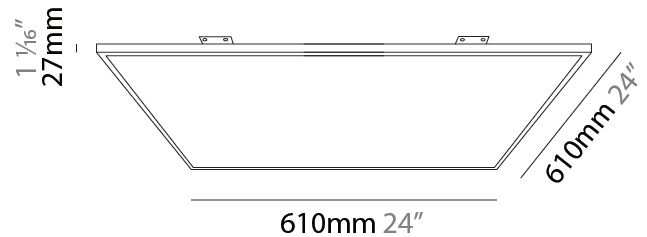

ELEGANT RECESSED

A56188- -

base number   Color   Finish
Temperature   Options

PROJECT _____
TYPE _____
SPECIFIER _____
QUANTITY _____
DATE _____

1. To build a product code in our configurator select the specify button on the base model # product page
2. To build a manual product code on this datasheet choose from the options listed below in blue font and add the suffix to the base model #

GENERAL

Series: Elegant
Brand: Ivela
Division: Architectural
Mounting Type: Recessed
Mounting Location: Ceiling
Subcategory: Panels

PHYSICAL

Shape: Square
Length (mm): 610
Length (in): 24
Width (mm): 610
Width (in): 24
Height (mm): 27
Height (in): 1 1/16
Light Distribution: Direct
Diffuser: PMMA - Opal
Fixture Finish: WHI / BLK / GLD
Fixture Material: Aluminum

ELECTRICAL

Lamp Type: LED
Input Wattage (W): 48
Dimming: Tri-Mode (Non-Dimming and Phase Dimming (120Vac only) and 0-10V Dimming)
Driver Included: No
Driver Location: Remote
Driver Type: Constant Voltage - Universal
Driver Class: Class 2
Housing: ENCP 5 (ERP) ENCP 13 (SC Power)
Input Voltage (V): 120 - 277
Output Voltage (V): 24

LED

Color Temperature (°K): 2700 / 3000 / 4000
Max. Delivered Lumen (lm): 3456 / 3600 / 3816
Nominal Lumen (lm): 5760 / 6000 / 6360
CRI: >93 CRI
Lamp Life (hrs): 50000

OPTICAL

RATINGS AND CERTIFICATIONS

Certified By: CSA Certified to UL and CSA Standards
IP rating: IP20