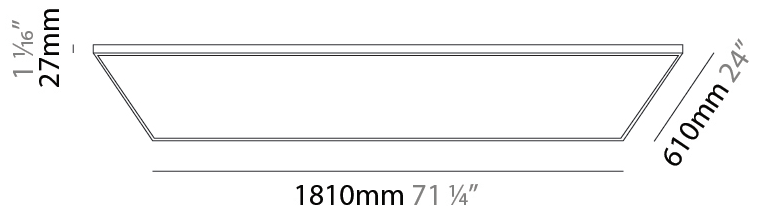

ELEGANT SURFACE

A52051- -

base number   Color   Finish
Temperature   Options

1. To build a product code in our configurator select the specify button on the base model # product page
2. To build a manual product code on this datasheet choose from the options listed below in blue font and add the suffix to the base model #

GENERAL

Series: Elegant
Brand: Ivela
Division: Architectural
Mounting Type: Surface
Mounting Location: Wall / Ceiling
Subcategory: Panels

PHYSICAL

Shape: Square
Length (mm): 1810
Length (in): 71 $\frac{1}{4}$ "
Width (mm): 1110
Width (in): 43 $\frac{11}{16}$ "
Height (mm): 27
Height (in): 1 $\frac{1}{16}$ "
Light Distribution: Direct
Diffuser: PMMA - Opal
Fixture Finish: WHI / BLK / GLD
Fixture Material: Aluminum

ELECTRICAL

Lamp Type: LED
Input Wattage (W): 72
Dimming: Tri-Mode (Non-Dimming and Phase Dimming (120Vac only) and 0-10V Dimming)
Driver Included: No
Driver Location: Remote
Driver Type: Constant Voltage - Universal
Driver Class: Class 2
Housing: ENCP 5 (ERP) ENCP 8 (SC Power)
Input Voltage (V): 120 - 277
Output Voltage (V): 24

LED

Color Temperature (°K): 2700 / 3000 / 4000
Max. Delivered Lumen (lm): 4320 / 4500 / 4770
Nominal Lumen (lm): 7200 / 7500 / 7950
CRI: >93 CRI
Lamp Life (hrs): 50000

OPTICAL

RATINGS AND CERTIFICATIONS

Certified By: CSA Certified to UL and CSA Standards
IP rating: IP20

PROJECT	_____
TYPE	_____
SPECIFIER	_____
QUANTITY	_____
DATE	_____