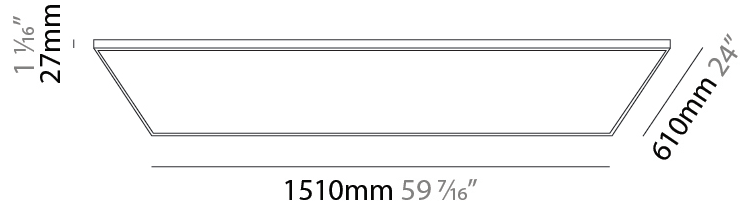

PROJECT
TYPE
SPECIFIER
QUANTITY
DATE

ELEGANT SURFACE

A52050-

base number   Color   Finish
Temperature   Options

1. To build a product code in our configurator select the specify button on the base model # product page
2. To build a manual product code on this datasheet choose from the options listed below in blue font and add the suffix to the base model #

GENERAL

Series: Elegant
Brand: Ivela
Division: Architectural
Mounting Type: Surface
Mounting Location: Wall / Ceiling
Subcategory: Panels

PHYSICAL

Shape: Square
Length (mm): 1510
Length (in): 59 7/16
Width (mm): 910
Width (in): 35 13/16
Height (mm): 27
Height (in): 1 1/16
Light Distribution: Direct
Diffuser: PMMA - Opal
Fixture Finish: WHI / BLK / GLD
Fixture Material: Aluminum

ELECTRICAL

Lamp Type: LED
Input Wattage (W): 60
Dimming: Tri-Mode (Non-Dimming and Phase Dimming (120Vac only) and 0-10V Dimming)
Driver Included: No
Driver Location: Remote
Driver Type: Constant Voltage - Universal
Driver Class: Class 2
Housing: ENCP 5 (ERP) ENCP 8 (SC Power)
Input Voltage (V): 120 - 277
Output Voltage (V): 24

LED

Color Temperature (°K): 2700 / 3000 / 4000
Max. Delivered Lumen (lm): 4320 / 4500 / 4770
Nominal Lumen (lm): 7200 / 7500 / 7950
CRI: >93 CRI
Lamp Life (hrs): 50000

OPTICAL

RATINGS AND CERTIFICATIONS

Certified By: CSA Certified to UL and CSA Standards
IP rating: IP20