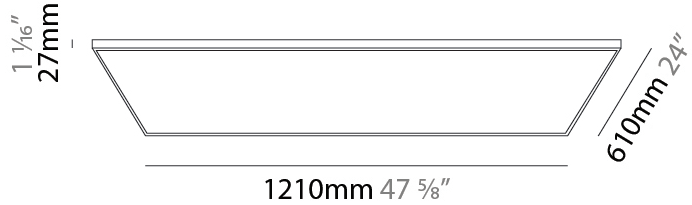

ELEGANT SURFACE

A52049- -

base number
Color   Finish
Temperature   Options

1. To build a product code in our configurator select the specify button on the base model # product page
2. To build a manual product code on this datasheet choose from the options listed below in blue font and add the suffix to the base model #

GENERAL

Series: Elegant
Brand: Ivela
Division: Architectural
Mounting Type: Surface
Mounting Location: Wall / Ceiling
Subcategory: Panels

PHYSICAL

Shape: Square
Length (mm): 1210
Length (in): 47 ⁵/₈
Width (mm): 610
Width (in): 1 ¹/₁₆
Height (mm): 27
Height (in): 1 ¹/₁₆
Light Distribution: Direct
Diffuser: PMMA - Opal
Fixture Finish: WHI / BLK / GLD
Fixture Material: Aluminum

ELECTRICAL

Lamp Type: LED
Input Wattage (W): 48
Dimming: Tri-Mode (Non-Dimming and Phase Dimming (120Vac only) and 0-10V Dimming)
Driver Included: No
Driver Location: Remote
Driver Type: Constant Voltage - Universal
Driver Class: Class 2
Housing: ENCP 5 (ERP) ENCP 13 (SC Power)
Input Voltage (V): 120 - 277
Output Voltage (V): 24

LED

Color Temperature (°K): 2700 / 3000 / 4000
Max. Delivered Lumen (lm): 3456 / 3600 / 3816
Nominal Lumen (lm): 5760 / 6000 / 6360
CRI: >93 CRI
Lamp Life (hrs): 50000

OPTICAL

RATINGS AND CERTIFICATIONS

Certified By: CSA Certified to UL and CSA Standards
IP rating: IP20

PROJECT	_____
TYPE	_____
SPECIFIER	_____
QUANTITY	_____
DATE	_____